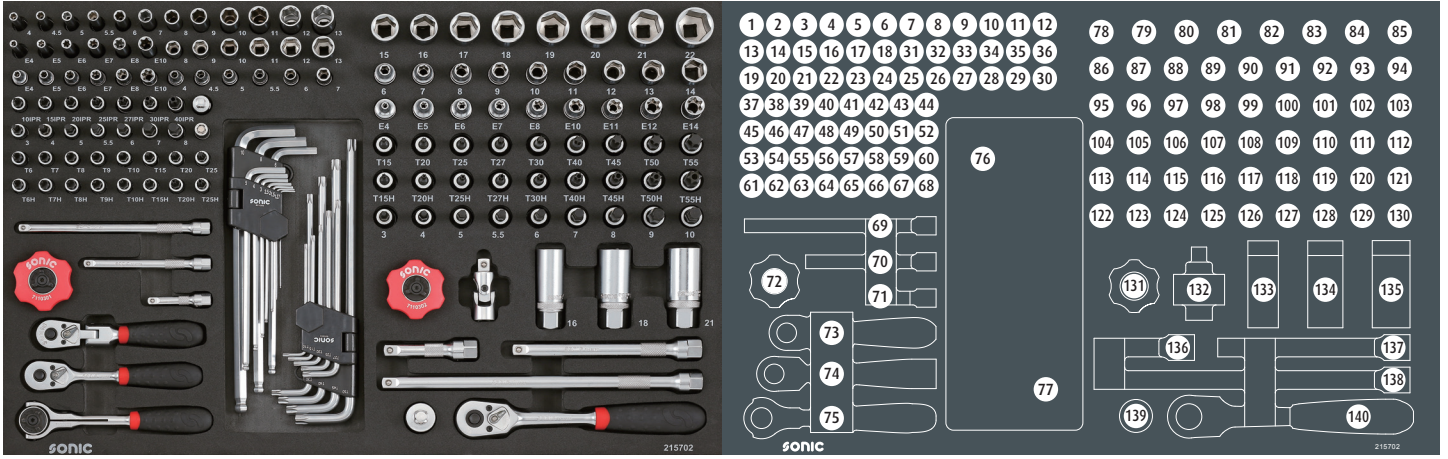

215702

	NO	Sonic NO	Size	Length	Q'ty
	1	2155004	4mm	50mm	
	2	21550045	4.5mm	50mm	
	3	2155005	5mm	50mm	
	4	21550055	5.5mm	50mm	
	5	2155006	6mm	50mm	
	6	2155007	7mm	50mm	
	7	2155008	8mm	50mm	
	8	2155009	9mm	50mm	
	9	2155010	10mm	50mm	
	10	2155011	11mm	50mm	
	11	2155012	12mm	50mm	
	12	2155013	13mm	50mm	
	13	2165004	E4	50mm	
	14	2165005	E5	50mm	
	15	2165006	E6	50mm	
	16	2165007	E7	50mm	
	17	2165008	E8	50mm	
	18	2165010	E10	50mm	
	19	21604	E4	25mm	
	20	21605	E5	25mm	
	21	21606	E6	25mm	
	22	21607	E7	25mm	
	23	21608	E8	25mm	
	24	21610	E10	25mm	
	25	21504	4mm	25mm	
	26	21545	4.5mm	25mm	
	27	21505	5mm	25mm	
	28	21555	5.5mm	25mm	
	29	21506	6mm	25mm	
	30	21507	7mm	25mm	
	31	21508	8mm	25mm	
	32	21509	9mm	25mm	
	33	21510	10mm	25mm	
	34	21511	11mm	25mm	
	35	21512	12mm	25mm	
	36	21513	13mm	25mm	
	37	8153710	10IPR	37mm	
	38	8153715	15IPR	37mm	
	39	8153720	20IPR	37mm	
	40	8153725	25IPR	37mm	
	41	8153727	27IPR	37mm	
	42	8153730	30IPR	37mm	

	NO	Sonic NO	Size	Length	Q'ty
	43	8153740	40IPR	37mm	
	44	71511	1/4"	37mm	
	45	8143703	3mm	37mm	
	46	8143704	4mm	37mm	
	47	8143705	5mm	37mm	
	48	81437055	5.5mm	37mm	
	49	8143706	6mm	37mm	
	50	8143707	7mm	37mm	
	51	8143708	8mm	37mm	
	52	72225	1/4"	25mm	
	53	8163706	T6	37mm	
	54	8163707	T7	37mm	
	55	8163708	T8	37mm	
	56	8163709	T9	37mm	
	57	8163710	T10	37mm	
	58	8163715	T15	37mm	
	59	8163720	T20	37mm	
	60	8163725	T25	37mm	
	61	8173706	T6H	37mm	
	62	8173707	T7H	37mm	
	63	8173709	T9H	37mm	
	64	8173708	T8H	37mm	
	65	8173710	T10H	37mm	
	66	8173715	T15H	37mm	
	67	8173720	T20H	37mm	
	68	8173725	T25H	37mm	
	69	7141150	1/4"	150mm	
	70	7141100	1/4"	100mm	
	71	7141050	1/4"	50mm	
	72	7110301	1/4"	25mm	
	73	7110101	1/4"	133mm	
	74	7120901	1/4"	140mm	
	75	7110201	1/4"	150mm	
	76	601008	1.27, 1.5, 2, 2.5, 3, 4, 5, 6, 8, 10